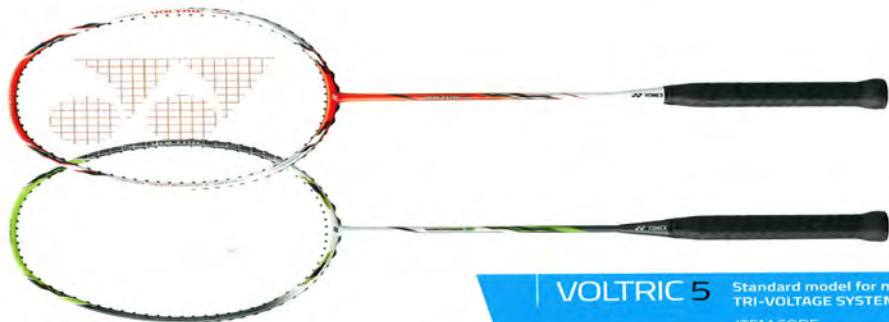

ITEM CODE	VT70ETN
FLEX	Medium
FRAME	H.M. Graphite/NANOMETRIC/Tungsten
SHAFT	H.M. Graphite/Ultra PEF
LENGTH	10mm Long
WEIGHT/GRIP SIZE	4U (Ave.83g) G4,5/3U (Ave.88g) G4,5
STRINGING ADVICE	4U 19-24 lbs, 3U 20-25 lbs
COLOUR	White

Made in Japan

VOLTRIC i-FORCE

The lightweight racquet (5U) with a head-heavy construction that enables you to easily hit a power smash.

ITEM CODE	VTIF
FLEX	Medium
FRAME	H.M. Graphite/Tungsten
SHAFT	H.M. Graphite
LENGTH	10mm Long
WEIGHT/GRIP SIZE	5U (Ave.78g) G5,6
STRINGING ADVICE	5U 19-24 lbs
COLOUR	Bright Pink

Made in Japan

VOLTRIC 5

Standard model for mid-range players, includes TRI-VOLTAGE SYSTEM for good handling and power.

ITEM CODE	VT5
FLEX	Medium
FRAME	Graphite/Tungsten
SHAFT	Graphite
LENGTH	10mm Long
WEIGHT/GRIP SIZE	3U (Ave.88g) G4,5
STRINGING ADVICE	3U 19-24 lbs
COLOUR	Orange, White/Lime

Made in Taiwan

VOLTRIC 1

Quick racquet handling and TRI-VOLTAGE SYSTEM provides powerful, stable shots.

ITEM CODE	VT1
FLEX	Flexible
FRAME	Graphite/Tungsten
SHAFT	Graphite
LENGTH	10mm Long
WEIGHT/GRIP SIZE	4U (Ave.83g) G4,5
STRINGING ADVICE	4U 19-24 lbs
COLOUR	White/Gold, White/Red